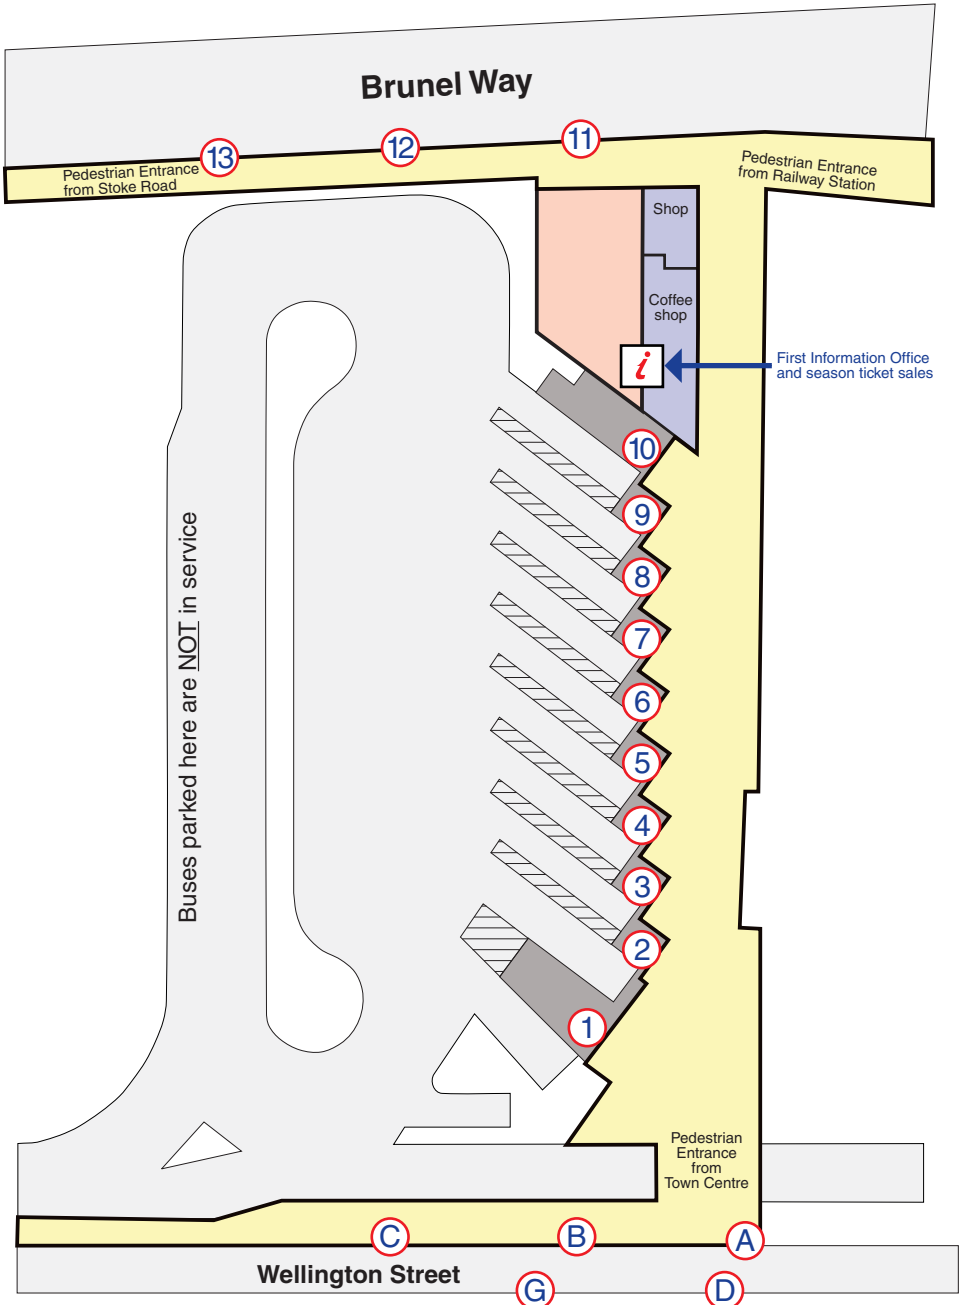

Slough bus map and bus station guide

June 2018

Slough Bus Station

Use yellow areas ONLY to access bus stops

Index to stops

- ① 81 to Hounslow
- ② 3 to Uxbridge
- ③ 15 to Maidenhead
63/68 to Maidenhead
- ④ 4 to Maidenhead
- ⑤ 5 to Cippenham
- ⑥ X74 to High Wycombe
- ⑦ 2 to Dedworth via Windsor
10S to Datchet
11 to Wraysbury
- ⑧ 8 to Heathrow, Terminal 5 via Windsor
- ⑨ 104 to High Wycombe
- ⑩ 702/703 to Bracknell via Windsor
7 to Heathrow
(between 21.00 and 00.00)
- ⑪ 12 to Burnham
13 to Haymill Road
- ⑫ 1 to Britwell
- ⑬ WP1 to Wexham Park Hospital
335 to Chalfont Common
353 to Amersham
- Ⓐ 1 to Britwell
- Ⓑ 9 to Heathrow, Terminal 5
- Ⓒ 702 to London, Victoria
703 to Heathrow, Terminal 5
- Ⓓ 583 to Uxbridge
6 to Wexham Court
- Ⓖ 7 to Heathrow
(between 03.00 and 20.30)