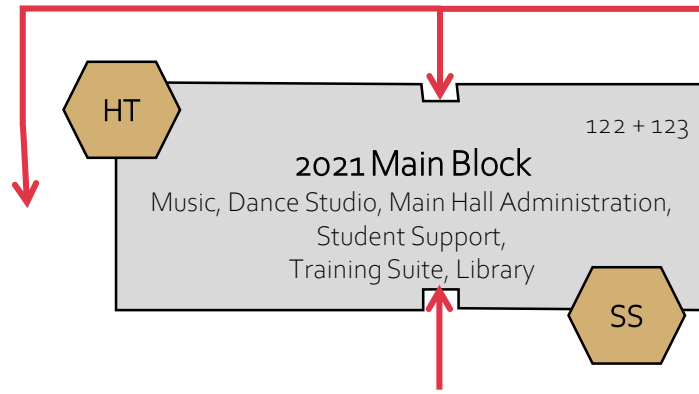

Car Park gate

Key People

- HT Headteacher: Mr Constable
- PL Phase Leader: Mrs Close
- ZB Ms Burns
- SS Student Support: Mrs Collins & Mrs Viridi