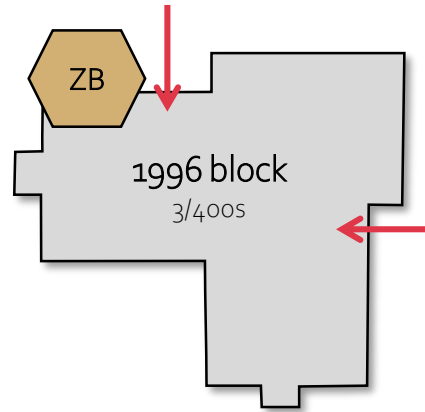

Car Park gate

Key People

- HT Headteacher: Mr Constable
- PL Phase Leader: Mrs Close
- ZB Ms Burns
- SS Student Support: Mrs Collins & Mrs Viridi